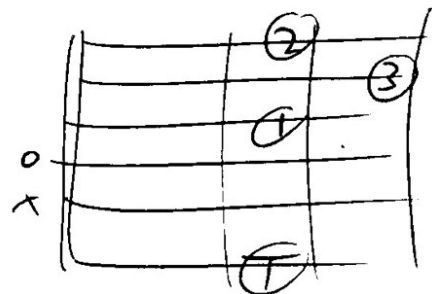

Capo
on 5

No Woman No Cry - Bob Marley

intro/
Chorus

(1) (5) (6) (4)

G - D | Emi - C |

| G - C | G - D :|| (3x)

Verse

G - D / F# | Emi - C :|| (2x)

→ Chorus (2x)
→ Verse

Chords in G major

- 1 = G
- 2 = Ami
- 3 = Bmi
- 4 = C
- 5 = D
- 6 = Emi
- 7 = F#dim.

T = thumb